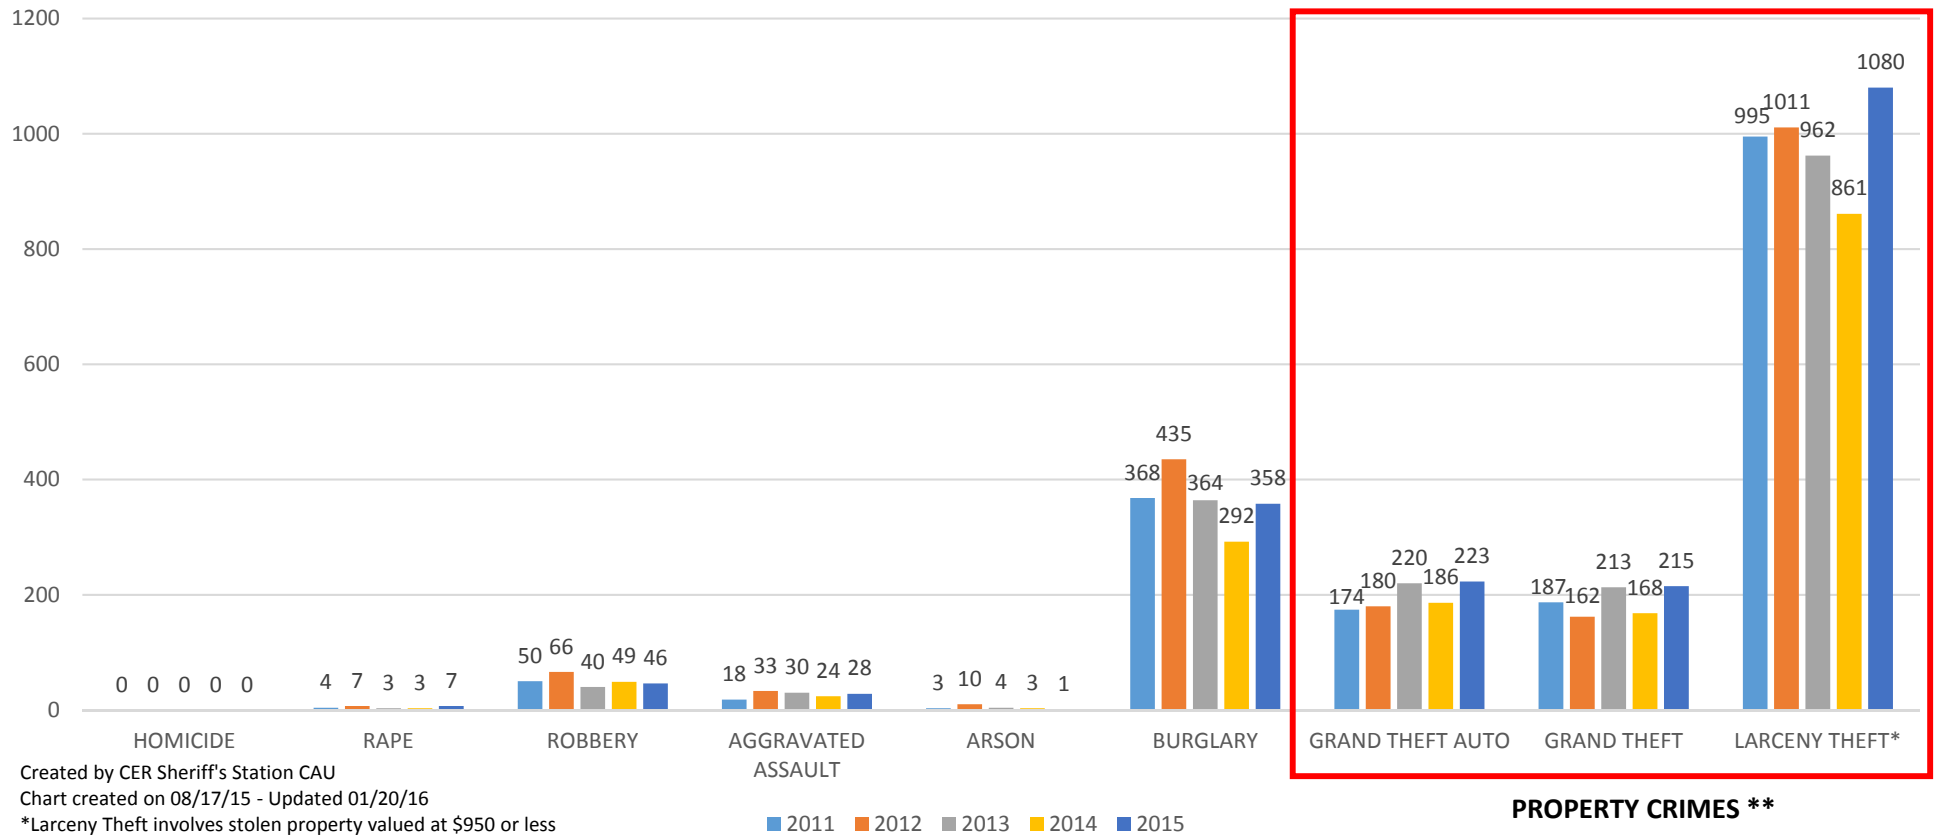

CITY OF CERRITOS

Part I Offenses - 5 Yr Comparison (YTD thru 12/31)

Created by CER Sheriff's Station CAU
 Chart created on 08/17/15 - Updated 01/20/16
 *Larceny Theft involves stolen property valued at \$950 or less
 ** Does not include all Part I property crimes