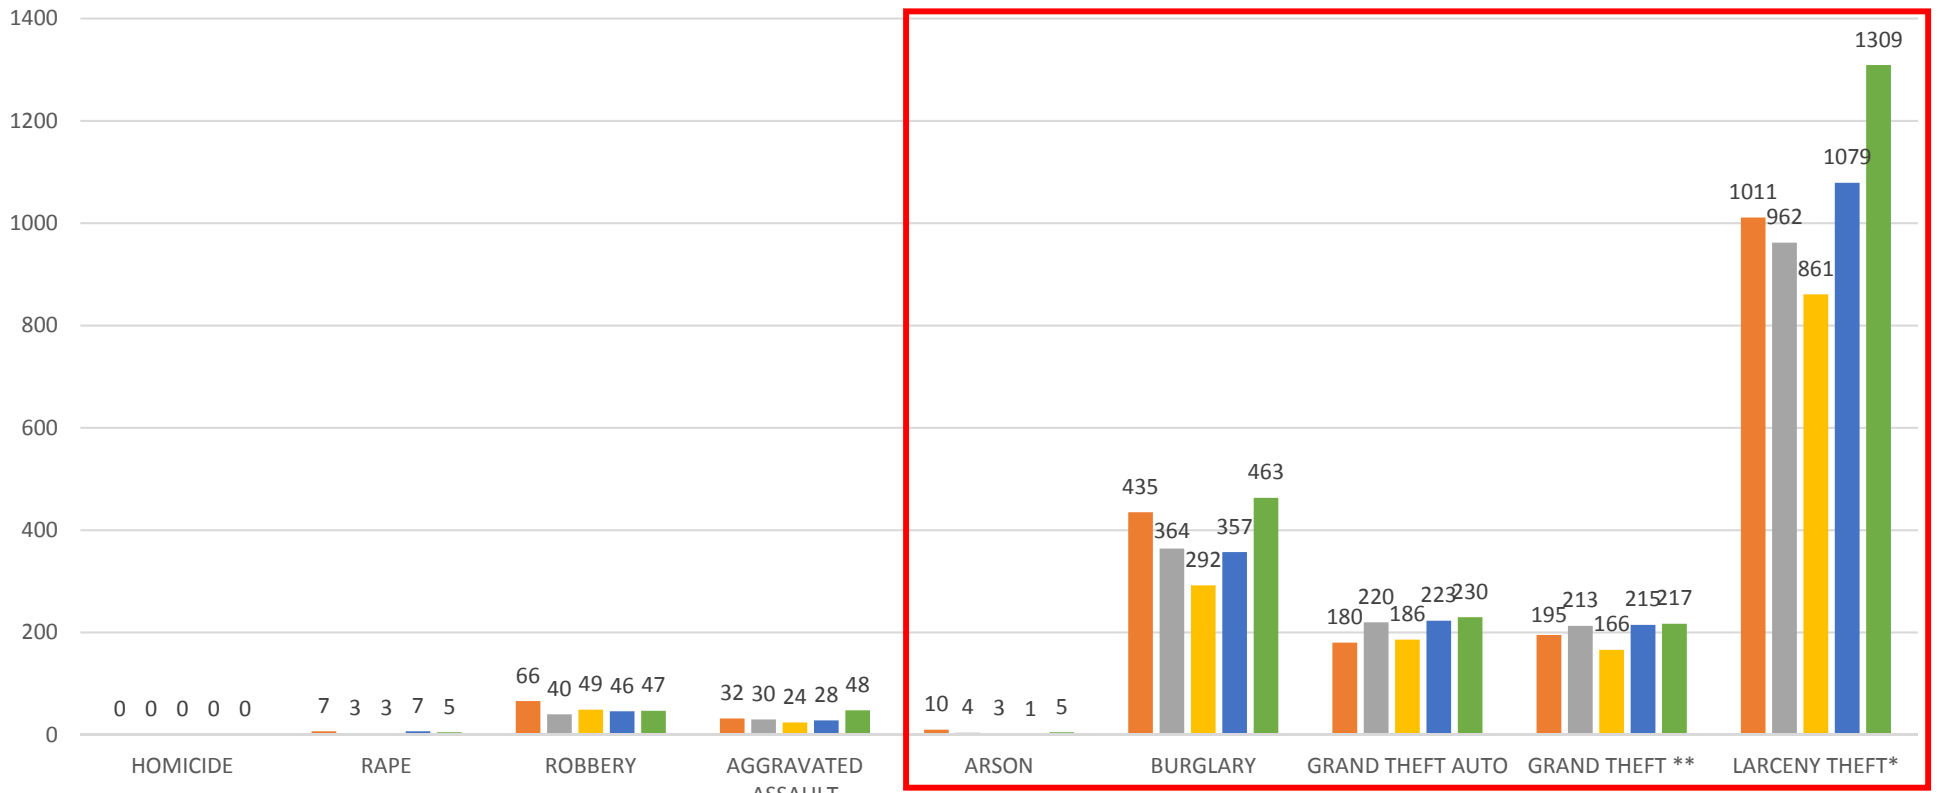

# CITY OF CERRITOS

## Part I Offenses - 5 Yr Comparison (01/01/-12/31)

### PROPERTY CRIMES

Created by CER Sheriff's Station CAU

Chart created on 08/17/15 - Updated 10/24/16

\*Larceny Theft involves stolen property valued at \$950 or less

\*\* Grand Theft is also in the Larceny Theft category but separated due to the property value exceeding \$950