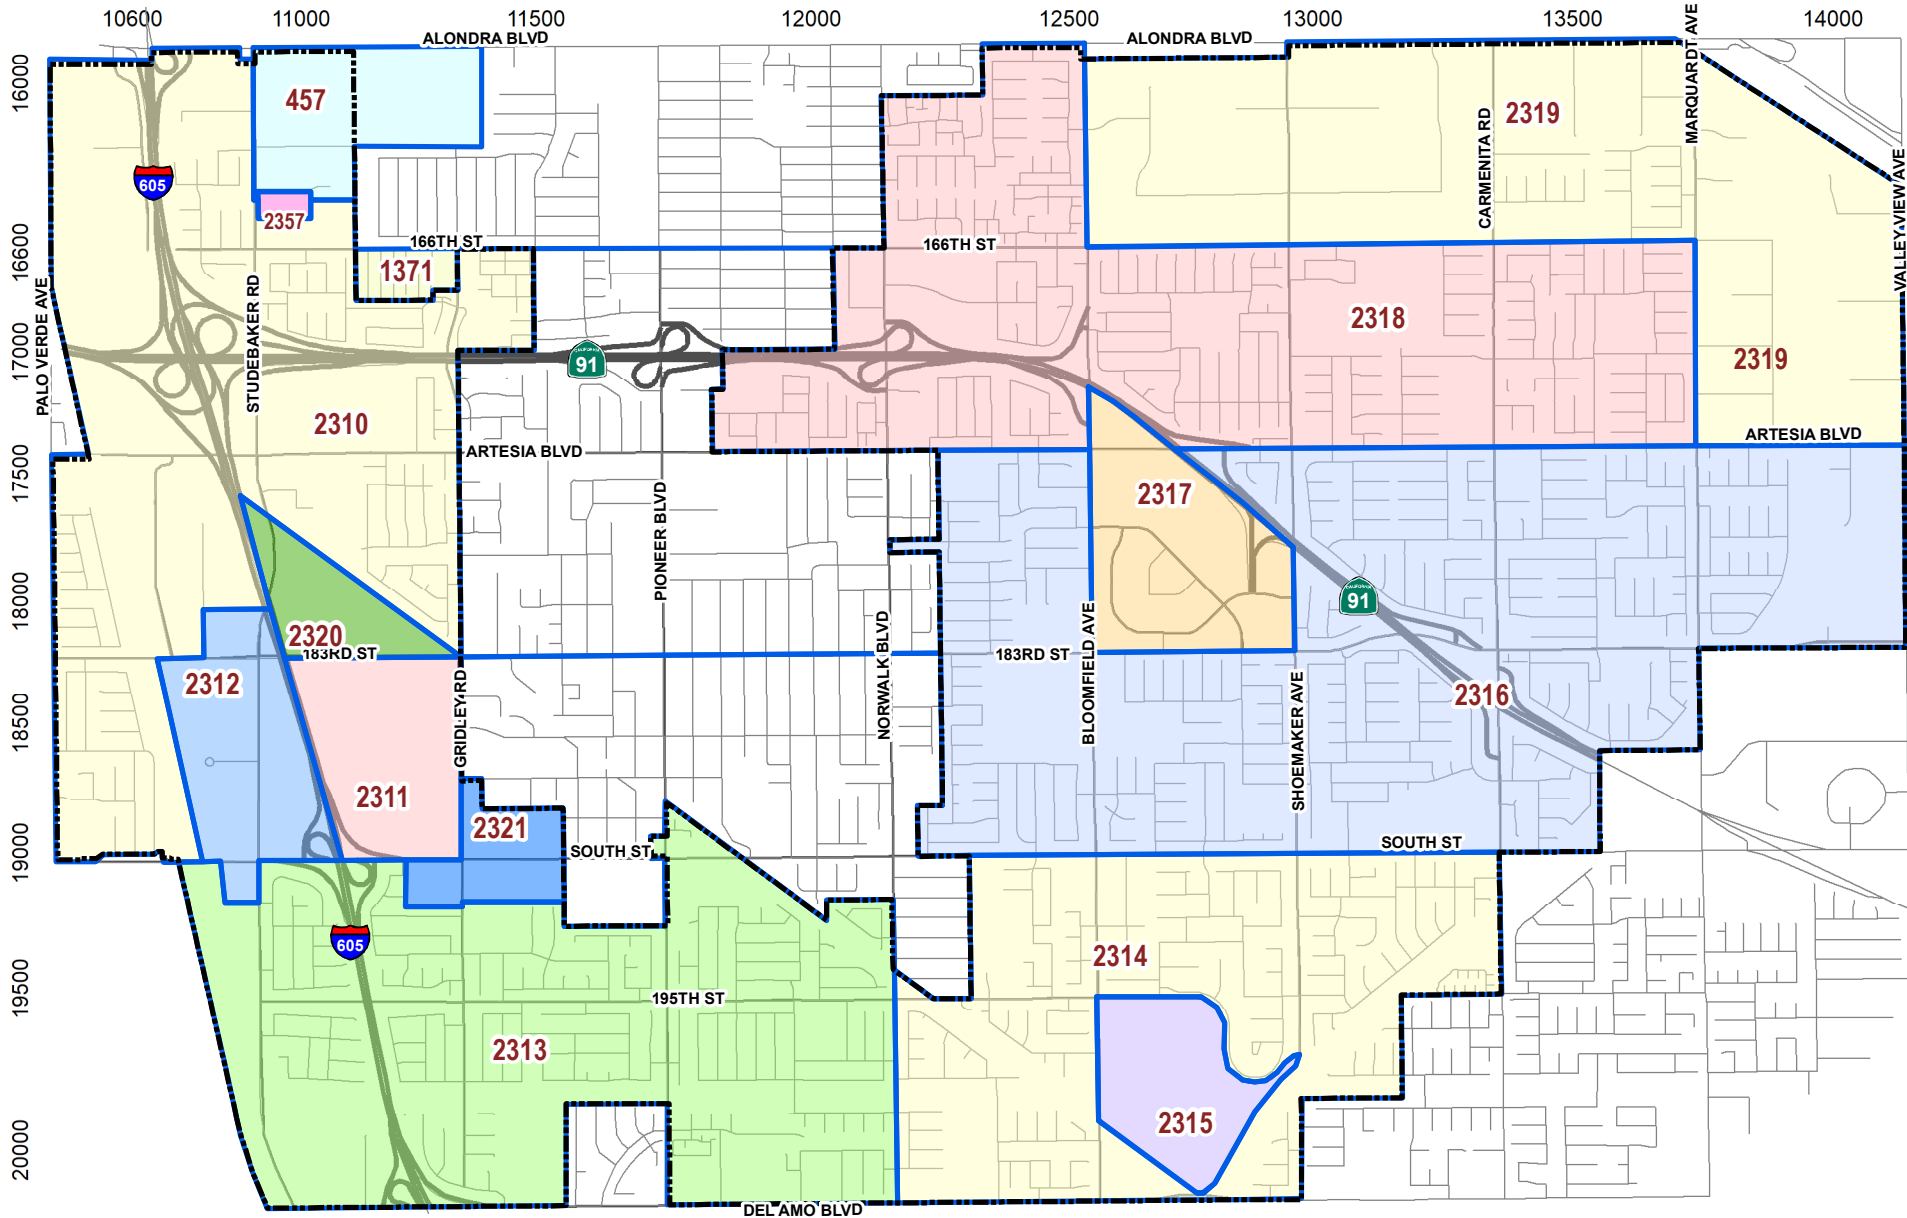

CITY OF CERRITOS REPORTING DISTRICT MAP

Legend

- CITY LIMIT
- RDs